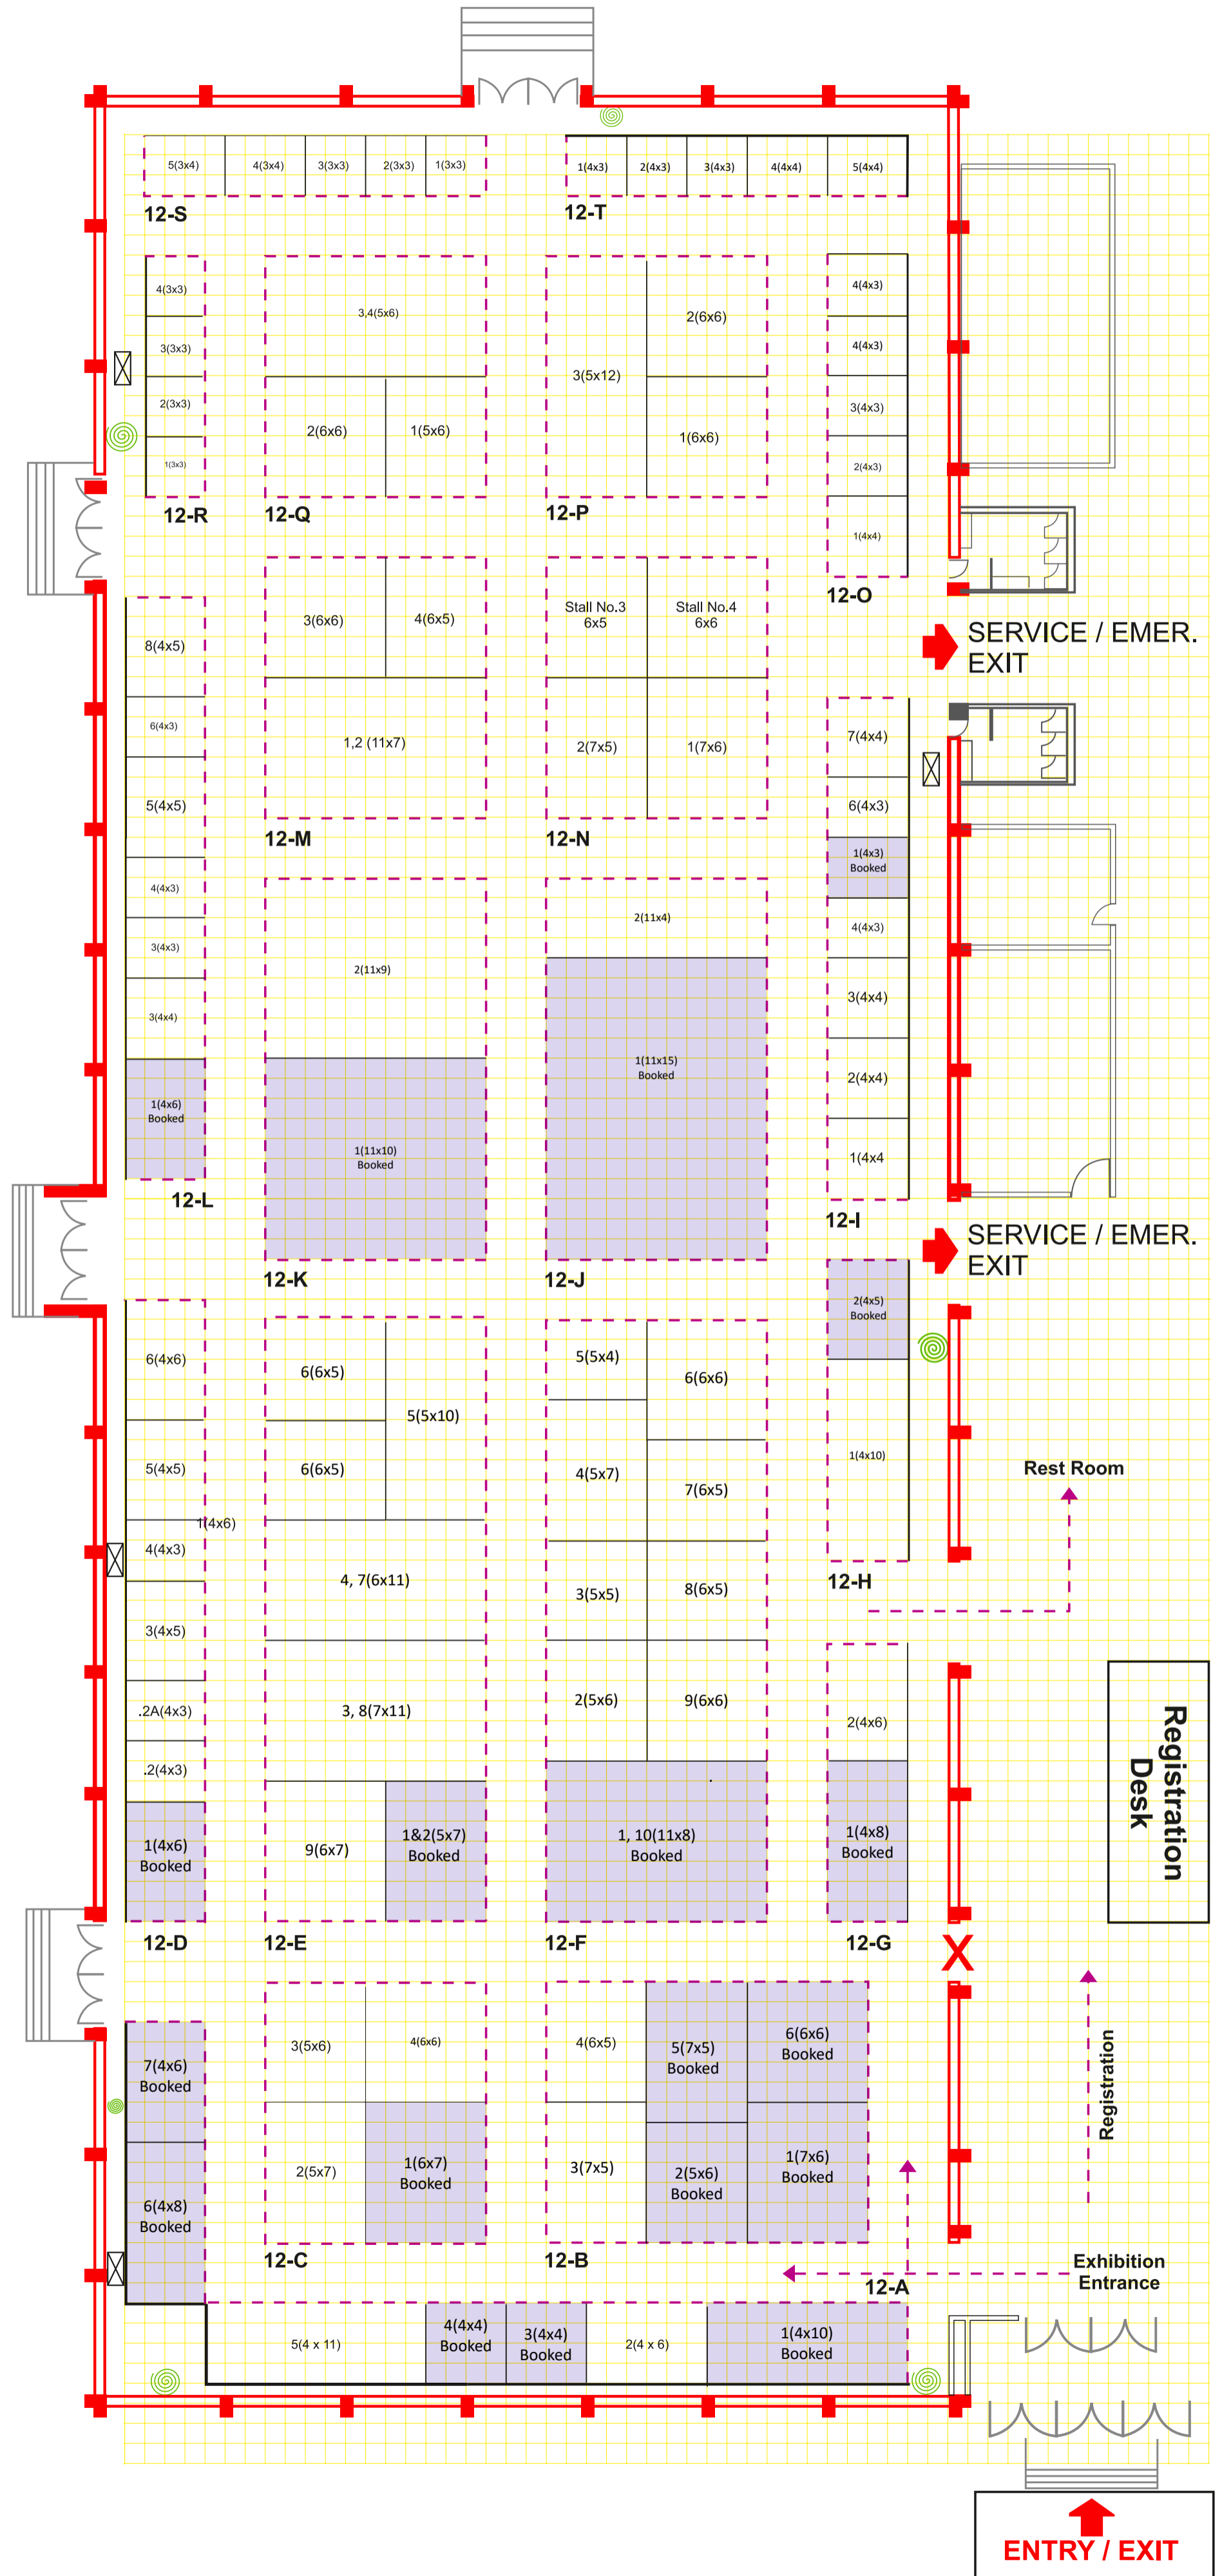

FLOOR PLAN

INDIAN PHARMA EXPO 2022

SEPTEMBER

Hall No. 12A,
Pragati Maidan,
New Delhi.

STALL/ SPACE OPTIONS

BARE SPACE

SHELL SPACE

- Type** : Bare Space (Minimum 18 sqm.)
Charges : INR 13,000 Per Sq MTR (GST as applicable)
Inclusions : Only Space
 Exhibitors are required to build their own stand
- Type** : Shell Space (Minimum 12 sqm.)
Charges : INR 14,000 Per Sq MTR (GST as applicable)
Inclusions : Octonum Structure | Facia Name
 Electricity Plug Point | 1 Counter Table
 2 Chairs | Dustbin | Carpet

ENTRY / EXIT